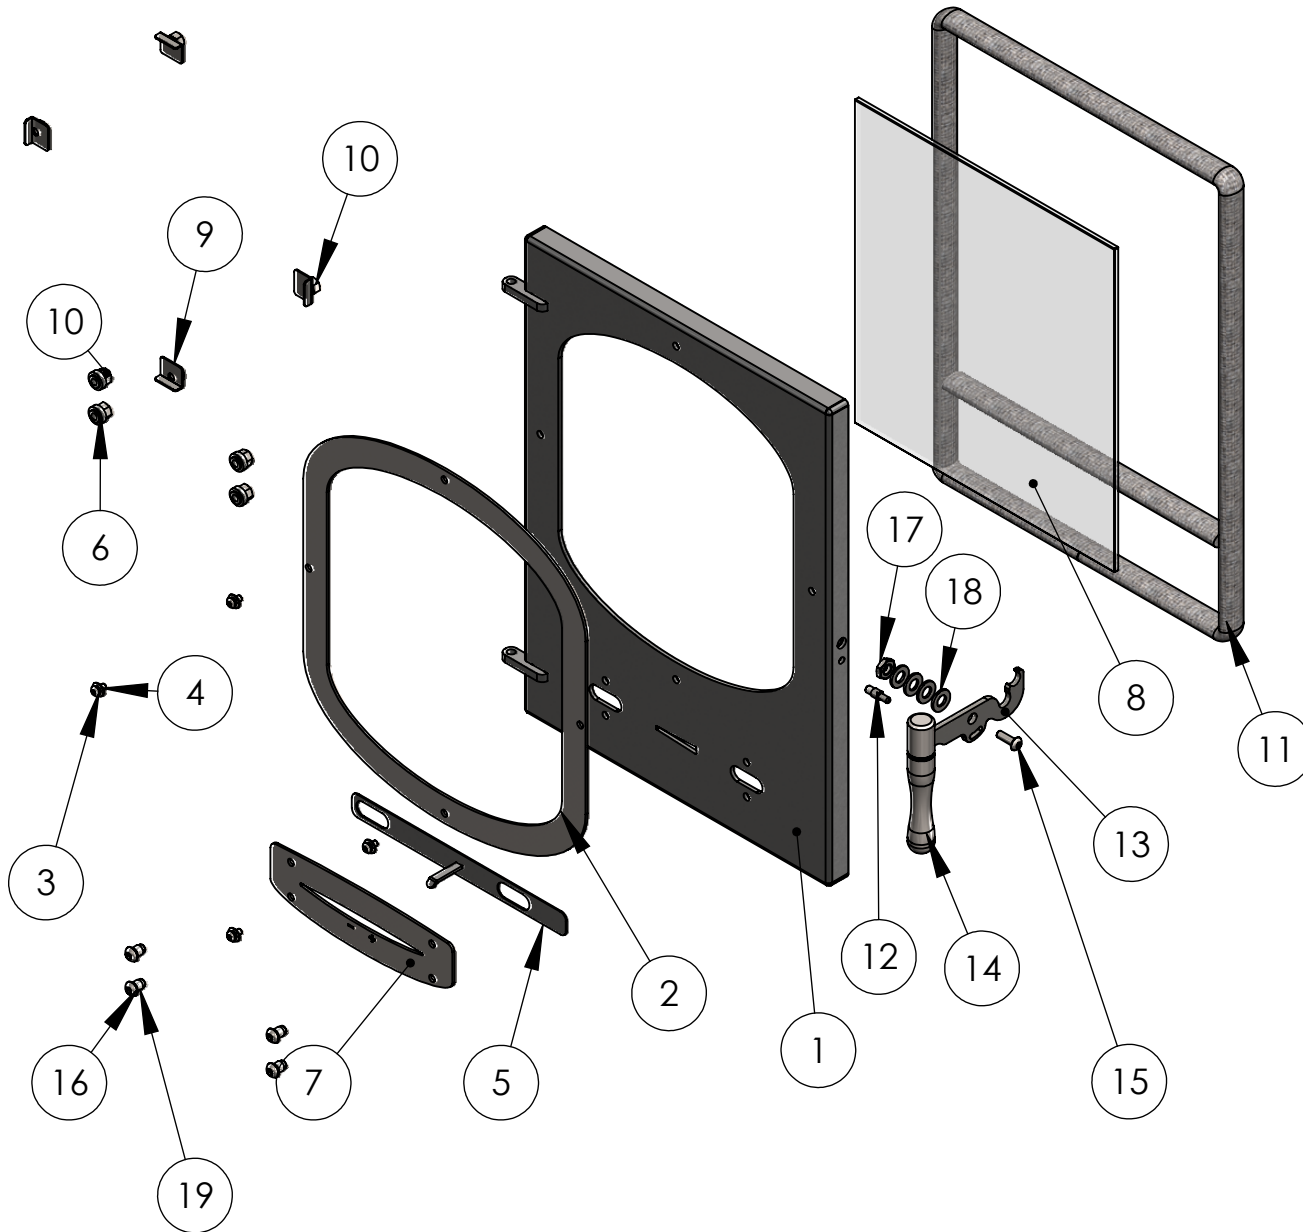

Adventurer 5 Door Exploded Drawing

ITEM NO.	Description	Part NO	QTY.
1	Door Casting	8702	1
2	Door Trim	8706	1
3	M4 x 8 trim fixing screws		4
4	Glass Trim Spacer Washers 0.5mm	8715	4
5	Airwash Slider	8703	1
6	Primary Air Spacers	8704	4
7	Door Trim Plate	8707	1
8	Glass Panel	8705	1
9	Glass Clips	8708	4
10	M6 Glass fixing NUT		8
11	Door Seal	outer 12mm: 9119/centre 8mm: 9096	1
12	Handle Limit Pin	8713	1
13	Door Latch	8710	1
14	Optiview Handle	PSP-0141	1
15	M5 x 16 handle fixing screw		1
16	M6 x 10 allen screw		4
17	M8 Nut spacer nut		3
18	Washer M8		4
19	M5 x 5 spacers	8709	4